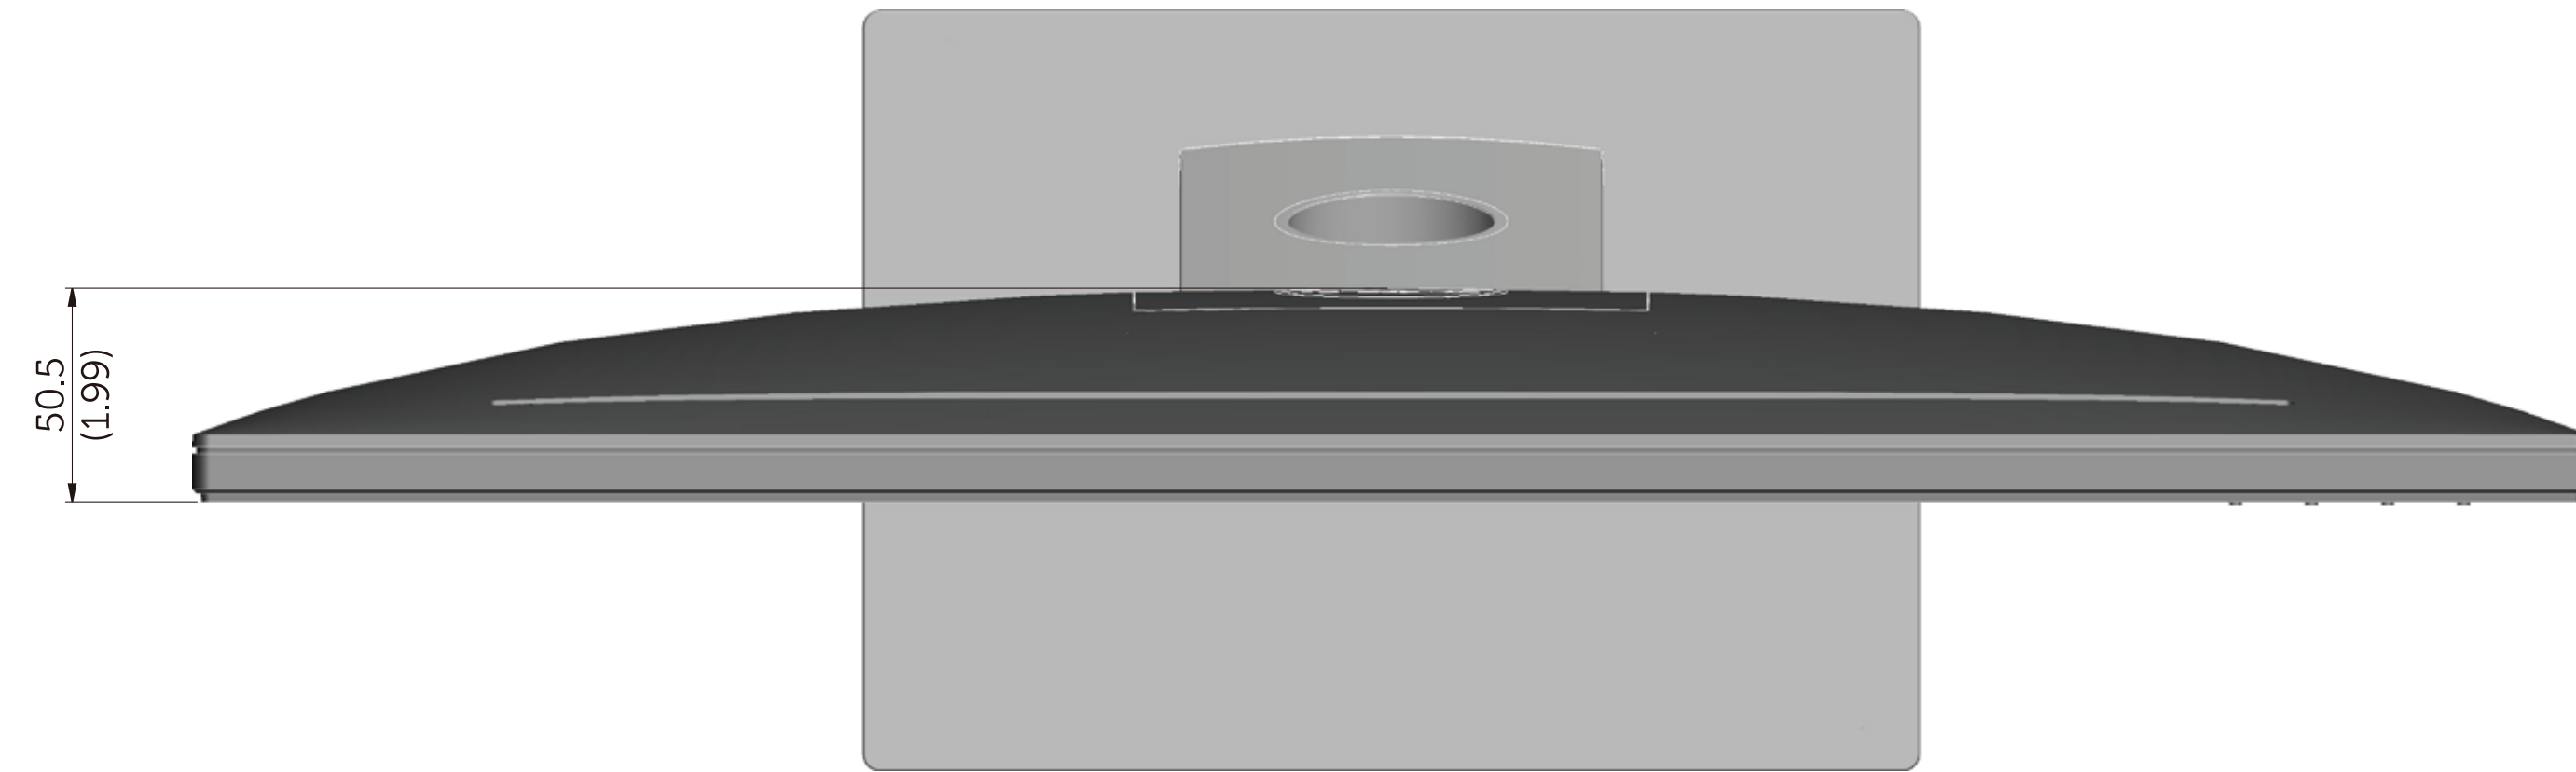

E2416H Outline Dimension

Norminal Dimension
Unit: mm(inch)

Back View of Monitor without stand